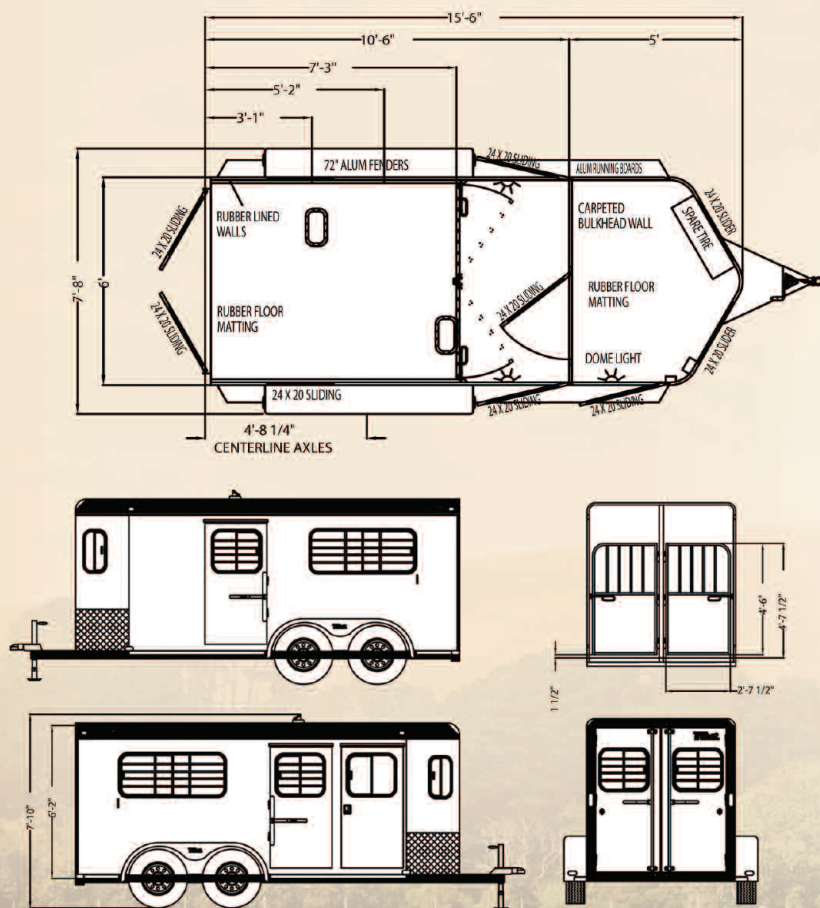

NEW YORKER SAT

Designed and constructed from the same 45-year commitment to excellence of Trail-et horse trailers.

Our Standards Are Not An Option!

The Small Animal Trailer (SAT) interior is designed to keep your precious cargo safe and comfortable with standard features often options with other manufacturers ...

TRAIL-ET

Still Leading the Way

- carpeted dressing room
- adjustable box stalls
- rubber mats, padded walls
- window bar guards
- dual escape doors
- lockable bar locks

800.344.1326 • www.trail-et.com

NEW YORKER SAT

STANDARD SPECIFICATIONS

Front dressing area which doubles as the perfect stud-room and convenient walk-through escape doors make the New Yorker and ideal choice for shows and overnight trips.

- (2) 35,000 Torrision Braking Axles
- 5 on 4.5 Silver Mod wheels
- ST205 75R15C Tires
- 2-5/16" Coupler
- 2,000 lbs. Side Wind Jack
- Safety Chains
- 12-Volt Break Away System
- LED Lights
- Aluminum Running Boards & Fenders
- Galvanized Steel Frame
- Galvanized 2" x 3" Angle Cross Members
- Galvanized Inner Skin / Aluminum Outer Skin
- All Galvanized Steel Epoxy Primered
- Trailer Interior Painted with Acrylic Urethane
- Lower Frame and Roof Line Acrylic Urethane Paint
- Fiber Glass Steel Reinforced One-Piece Roof
- (2) Roof Vents
- (2) Full-Height Rear Doors with 20" x 20" Sliding Windows
- Both Escape Doors have 20" x 20" Sliding Windows
- Dressing Room Door w/ 20" x 20" Sliding Window
- Dead Bolt Latch on Dressing Room Door
- 2" x 8" Envirosafe Wood Floor
- Box Dimension 6' Tall x 6' Wide x 10'-6" Long
Eventor Model will be 6'-8" wide 6" tall
- Box is Rubber Matted on Floor, and 3' Up on All Walls
- Box Stall Divider Adjustable 16" O.C.
- Interior Dome Light Above Escape Door
- Carpeted Dress Area Bulk Head Wall & Floor
- 51" x 20" Sliding Windows on Side of Trailer Above Fender
- (2) 20" x 20" Sliding Windows in Front of Trailer
- Bar Guards on All Windows in Box Area
- All Doors are Equipped with Lockable Bar Locks